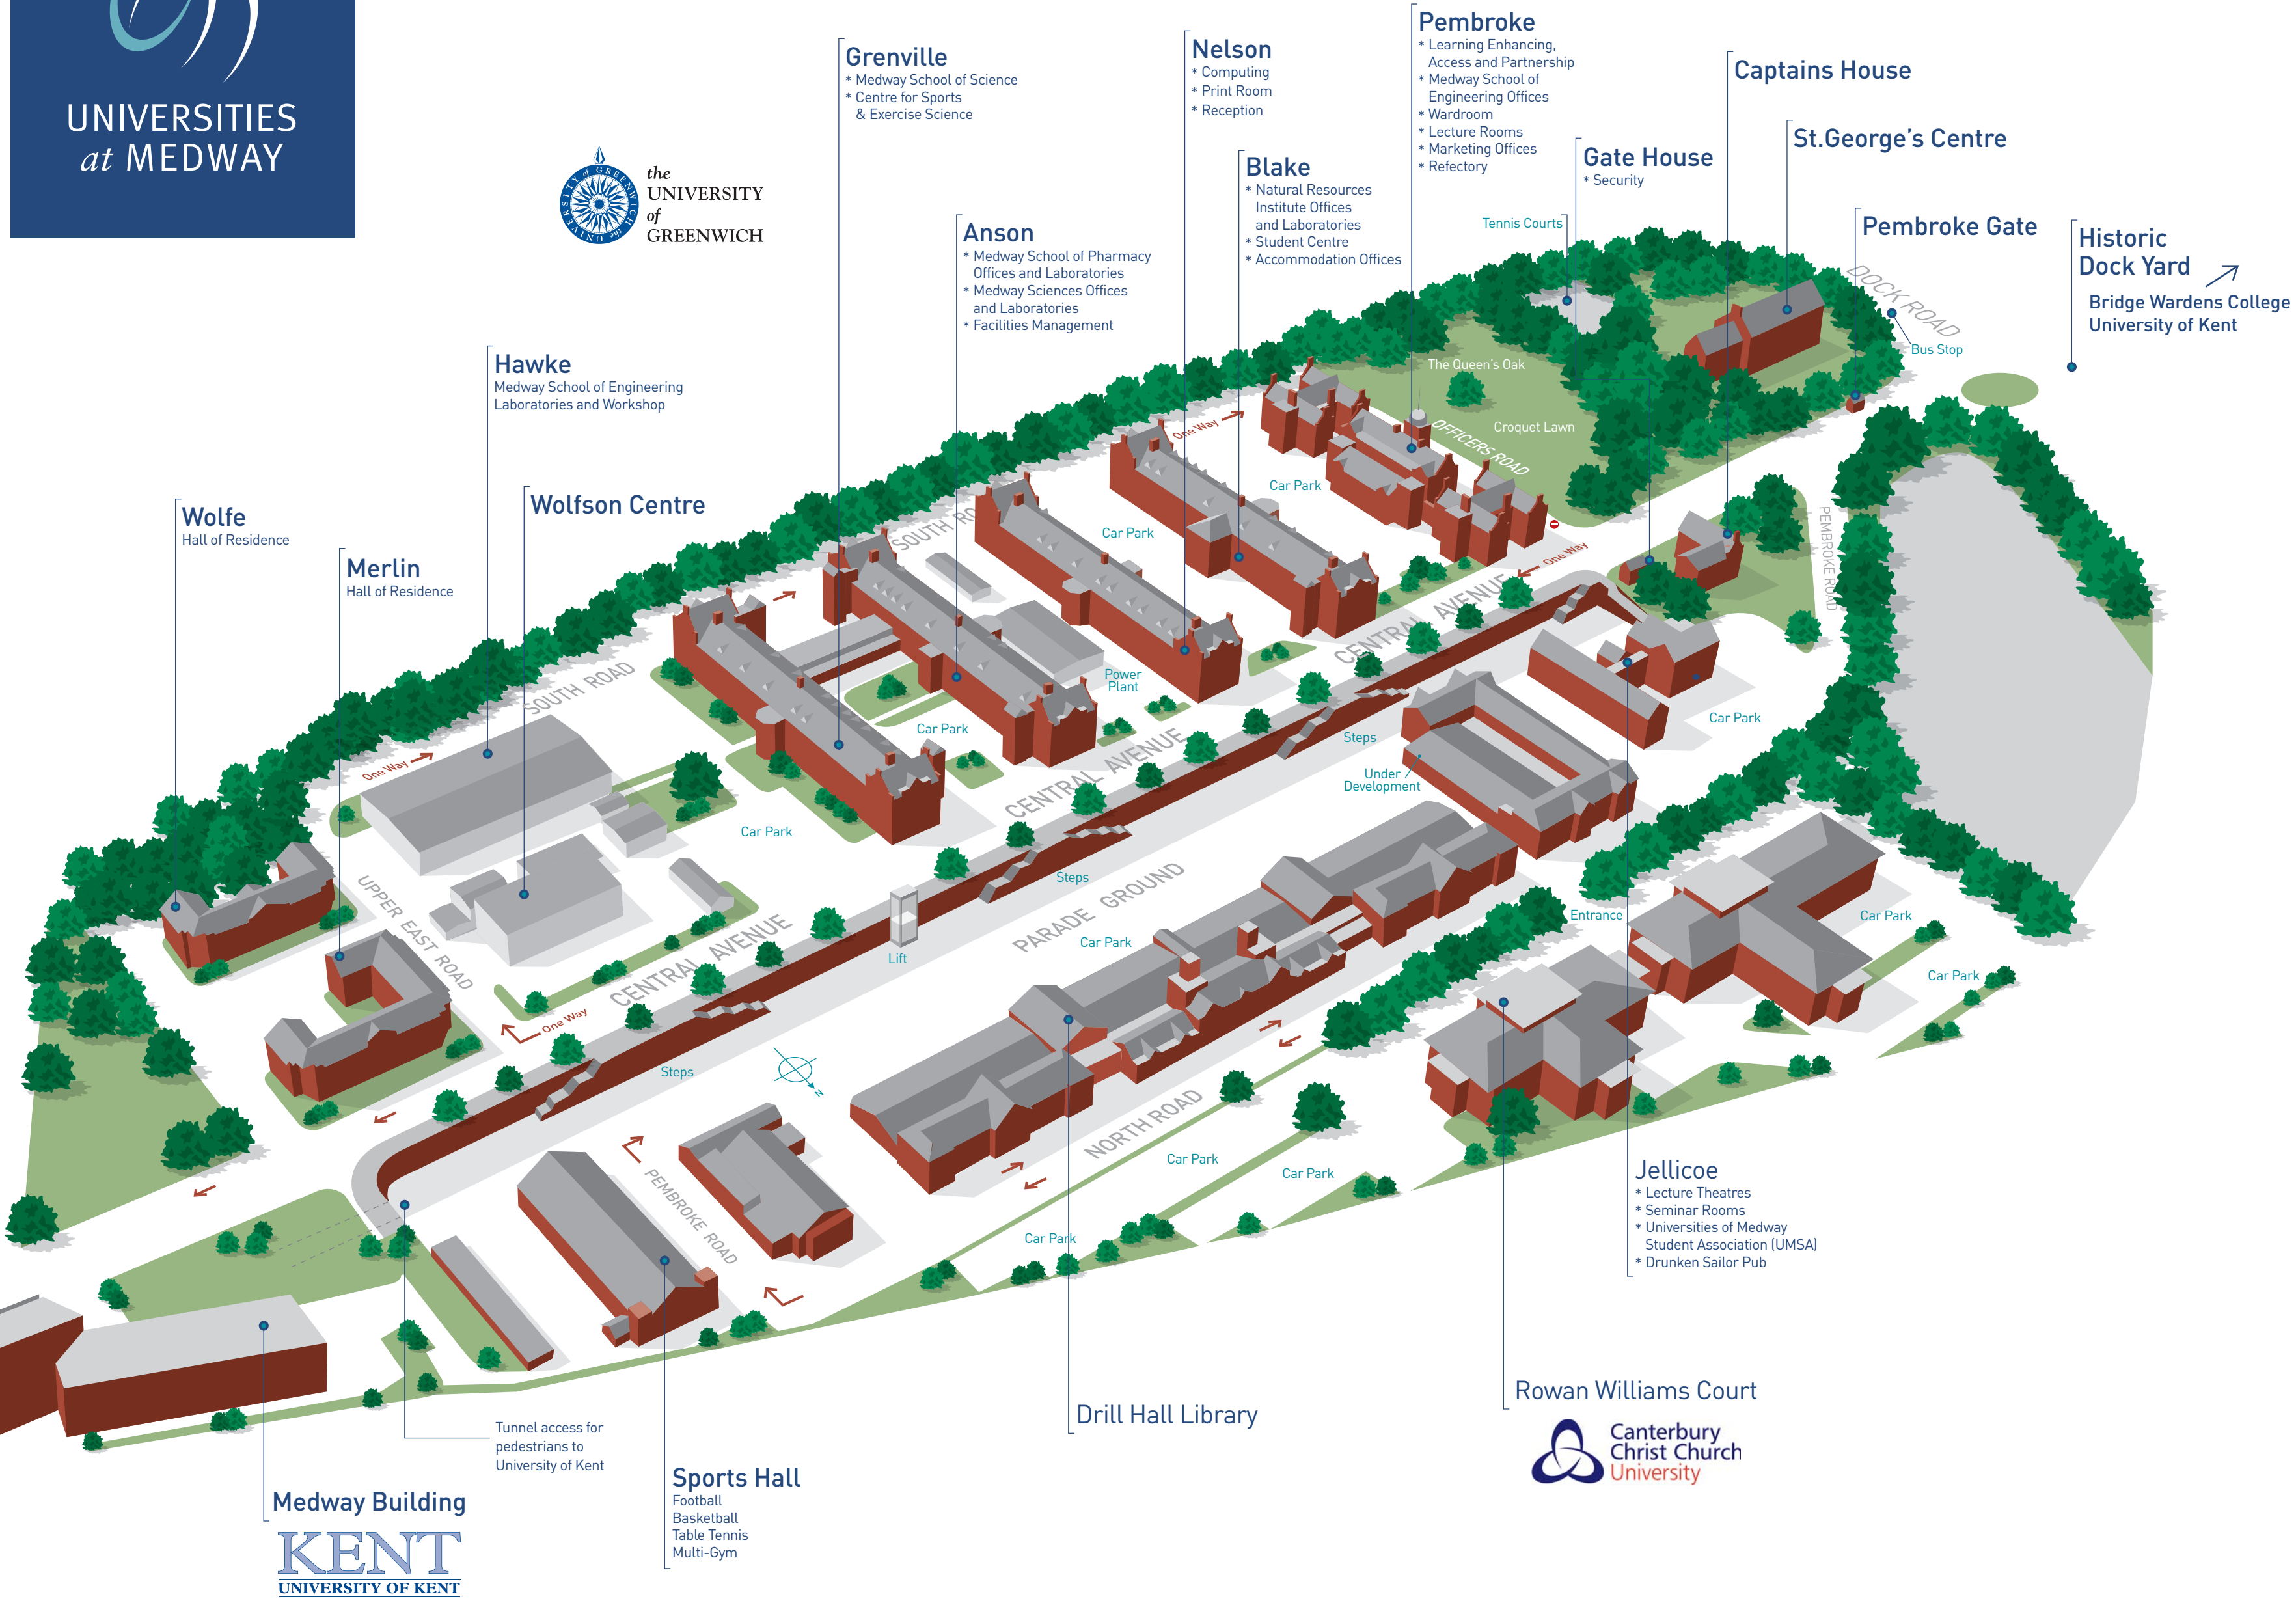

UNIVERSITIES
at MEDWAY

the
UNIVERSITY
of
GREENWICH

Grenville
 * Medway School of Science
 * Centre for Sports & Exercise Science

Nelson
 * Computing
 * Print Room
 * Reception

Pembroke
 * Learning Enhancing, Access and Partnership
 * Medway School of Engineering Offices
 * Wardroom
 * Lecture Rooms
 * Marketing Offices
 * Refectory

Captains House

St. George's Centre

Pembroke Gate

Historic Dock Yard
 Bridge Wardens College
 University of Kent

Anson
 * Medway School of Pharmacy Offices and Laboratories
 * Medway Sciences Offices and Laboratories
 * Facilities Management

Merlin
 Hall of Residence

Jellicoe
 * Lecture Theatres
 * Seminar Rooms
 * Universities of Medway Student Association (UMSA)
 * Drunken Sailor Pub

Rowan Williams Court

Drill Hall Library

Sports Hall
 Football
 Basketball
 Table Tennis
 Multi-Gym

Medway Building
KENT
 UNIVERSITY OF KENT

Tunnel access for pedestrians to University of Kent

Disabled Car Park